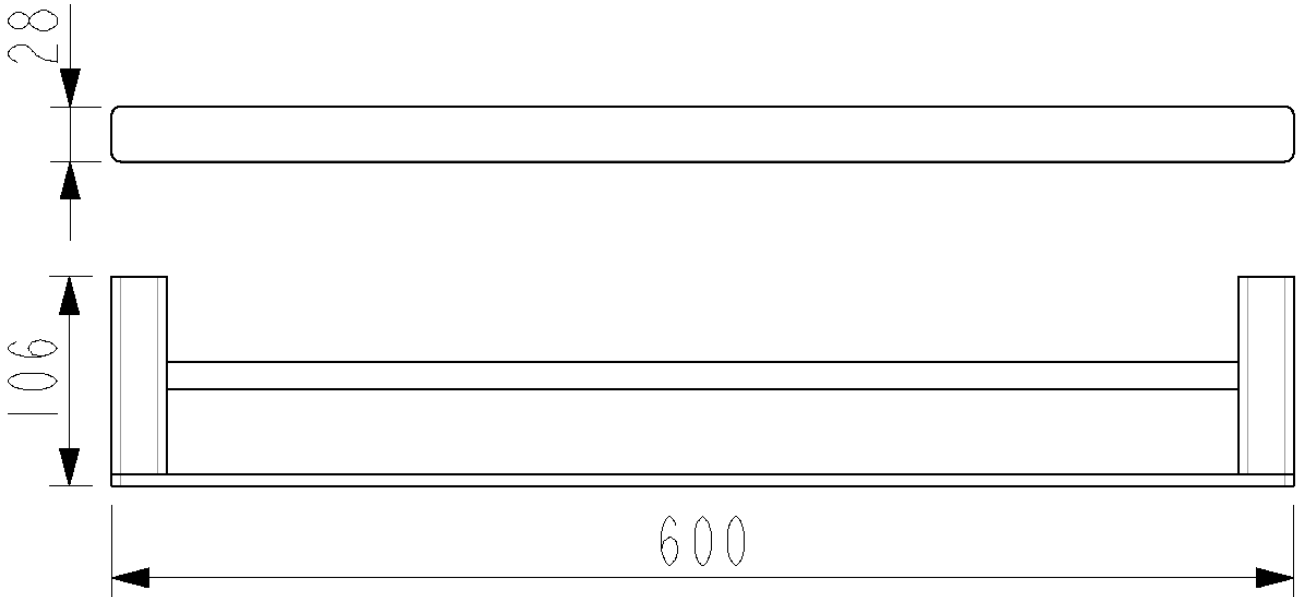

7048600

MARLO Double Towel Rail 600mm

Features:

- Double Towel Rail
- Brass Material
- Fixing Screws Included

Product Codes:

7048600	Chrome
7048600BK	Matte Black
7048600BN	Brushed Nickel
7048600GM	Gun Metal

All measurements and specifications provided for our products are approximate and subject to change without prior notice. The information listed is correct at time of publication, however Bestlink International PTY LTD reserves the right to vary design and dimensions of products without prior notice. We recommend verifying dimensions and specifications before installation. For ceramic products, please allow a +/- 5mm tolerance for manufacturing variance. For basins, it is recommended that actual basin be used when cutting out bench top to ensure exact fit.